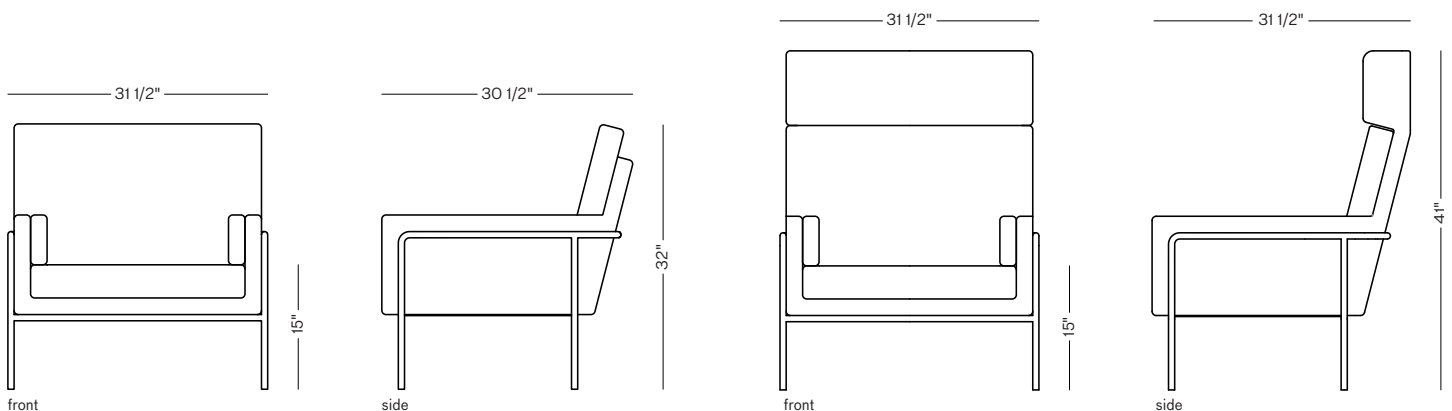

PRODUCT

Akin to a tailored three-piece suit, the Trolley Lounge chair's upholstered pieces are nestled in a determined, yet elegant frame. This setting forms an uncompromising seating environment. Also available in a high back version for a more formal and assertive experience.

SPECIFICATIONS

Solid steel bar available in a smoked brass, polished chrome, burnt copper, or powder coat finish with upholstered top. Powder coat finishes are available in custom colors. Upholstery may be sourced COM, COL or suggested fabrics and leather. (COM requirements = 7 yards for low back, 8 yards for high back).

TOTAL DIMENSIONS

Low back:
High back:

W 31 1/2" D 30 1/2" H 32"
W 31 1/2" D 31 1/2" H 41"

PRODUCT

The perfect complement to the trolley high back and low back lounge chairs, this ottoman offers a fully upholstered top needed in steel frame inviting you to kick back and relax.

TOTAL DIMENSIONS

W 31 1/2" D 22" H 15"